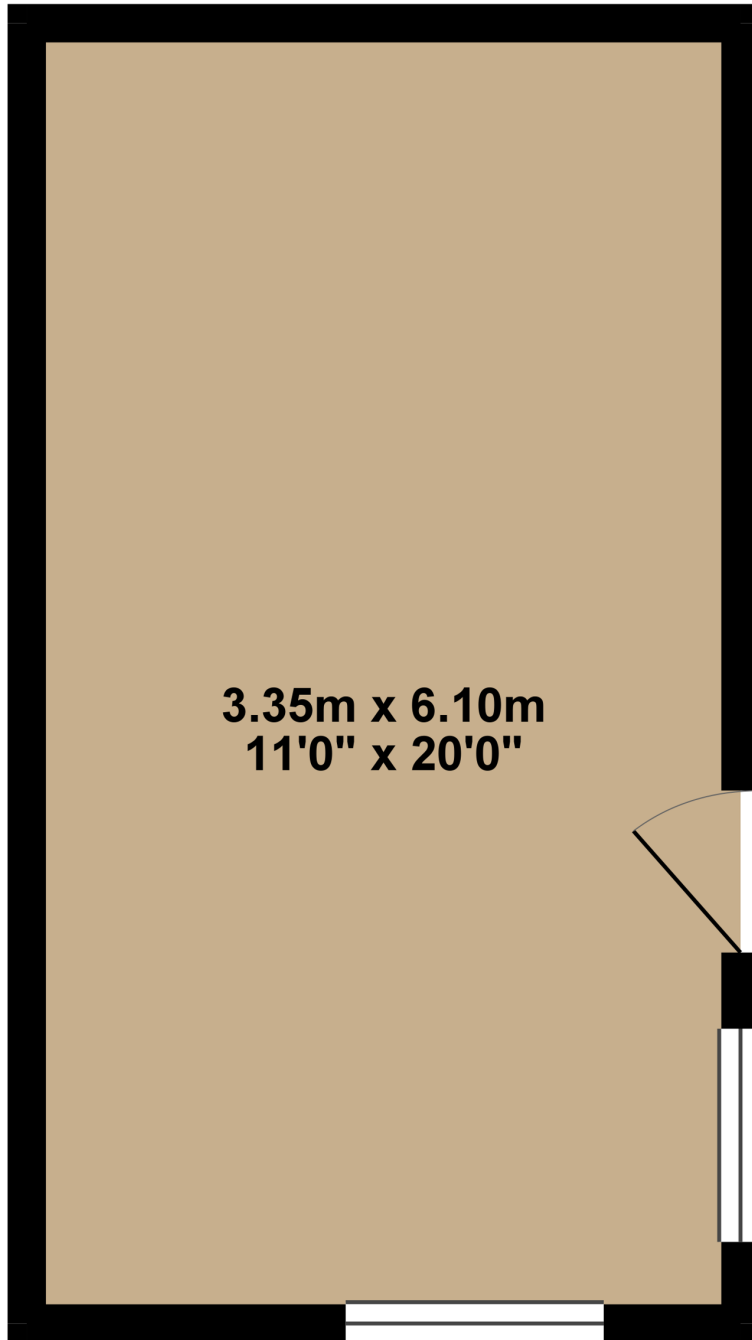

FLOOR AREA 20.44 sq. m.
(219.96 sq. ft.)

TOTAL FLOOR AREA : 20.44 sq. m. (219.96 sq. ft.) approx.

Whilst every attempt has been made to ensure the accuracy of the floorplan contained here, measurements of doors, windows, rooms and any other items are approximate and no responsibility is taken for any error, omission or mis-statement. This plan is for illustrative purposes only and should be used as such by any prospective purchaser. The services, systems and appliances shown have not been tested and no guarantee as to their operability or efficiency can be given.